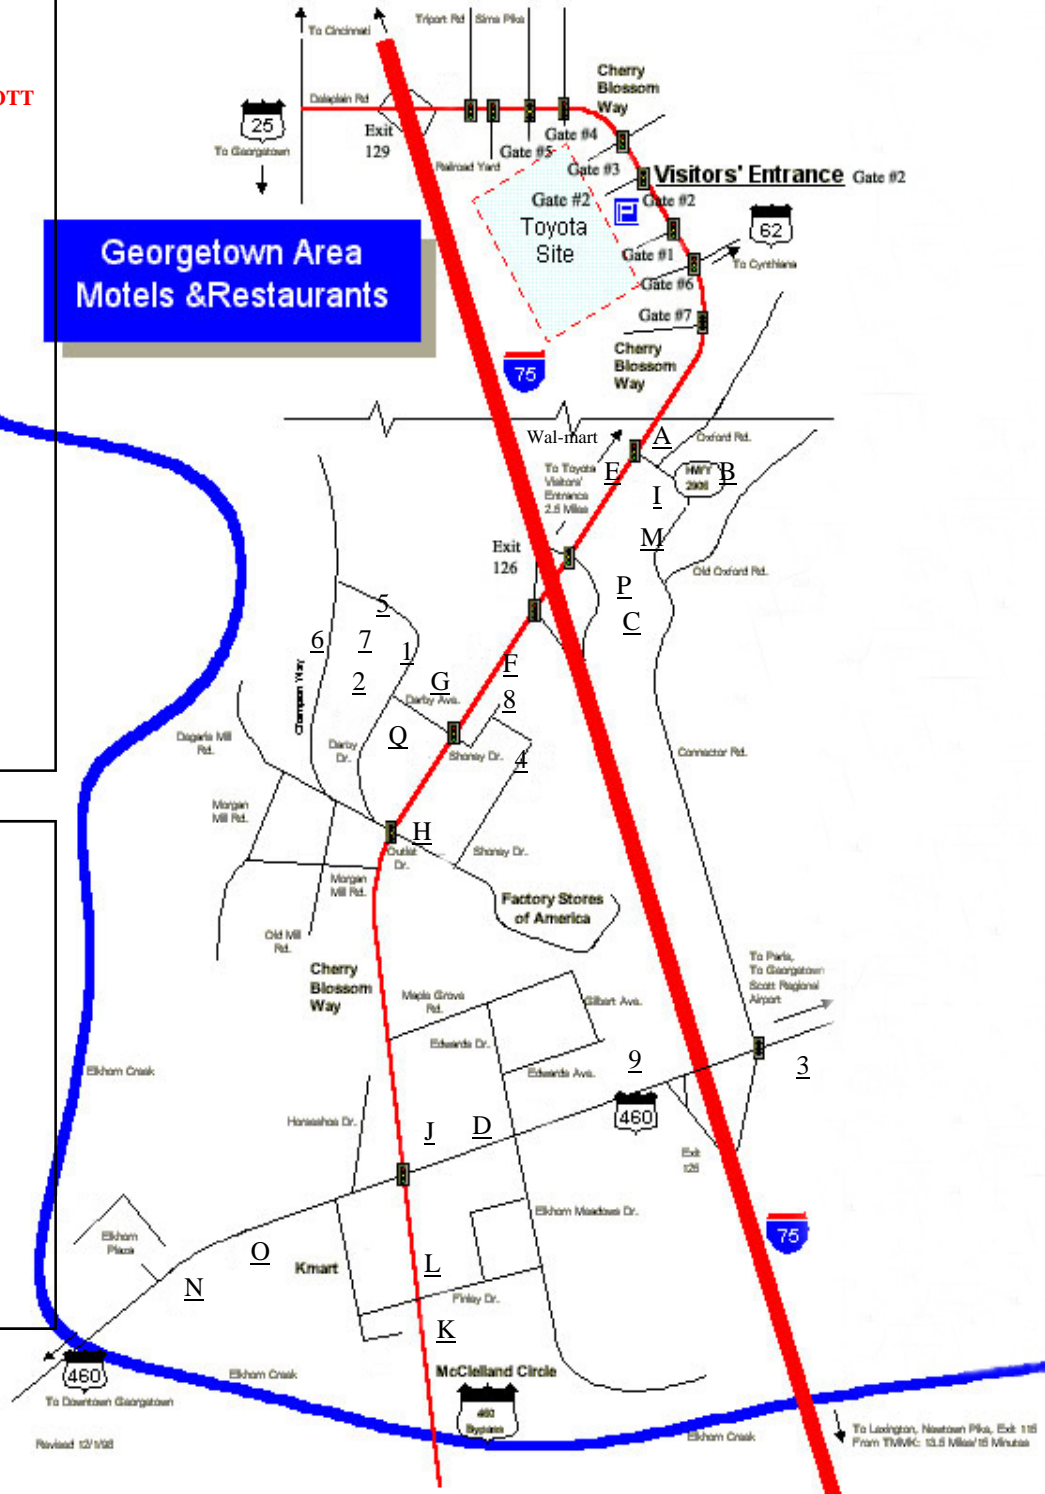

Hotels and Motels

In Scott County

1. **BEST WESTERN**
  (502) 868-0055
2. **COMFORT SUITES**
  (502) 868-9500
3. **ECONO LODGE-GEORGETOWN**
  (502) 863-2240
4. **FAIRFIELD INN & SUITES BY MARRIOTT**
  (502) 868-9955
5. **HAMPTON INN**
  (502) 867-4888
6. **HILTON GARDEN INN**
  (502) 867-0906
7. **MICROTEL INN**
  (502) 868-8000
8. **SUPER 8 MOTEL**
  (502)863-4888
9. **WINNER'S CIRCLE MOTEL**
  (502) 863-6500

In Lexington:

1. (Newtown Pike/Hamburg Area)
2. EMBASSY SUITES HOTEL LEXINGTON
     (859) 455-5000
   - FOUR POINTS SHERATON HOTEL
     (859) 259-1311
   - HOLIDAY INN LEXINGTON-NORTH
     (859) 825-5004
   - MARRIOTT'S GRIFFIN GATE RESORT
     (859) 231-5100
   - RESIDENCE INN-SOUTH-HAMBURG
     (859) 977-2558
   - SHERATON SUITES
     (859) 268-0060

Area Restaurants

- A. Applebee's
- B. Golden Corral
- C. McDonald's
- D. Long John Silver's
- E. O'Charley's
- F. Ruby Tuesday
- G. Fazoli's
- H. Cracker Barrel
- I. Starbucks
- J. Wendy's
- K. Taco Bell
- L. Dairy Queen
- M. Frisch's Big Boy
- N. Arby's
- O. Plum Tree
- P. Mi Mexico
- Q. KFC

Georgetown Area Motels & Restaurants

Revised 12/1/98